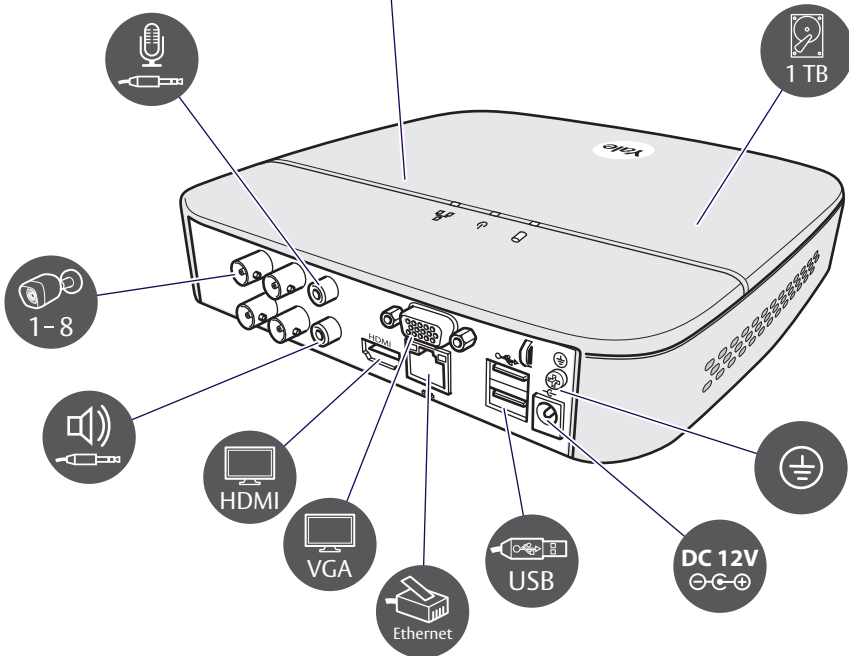

1x

1x

1x

	HDD		
			
	Power		OFF
			ON
	Network		
			

Personal registration in the App

App Log-in page:

Initial setup:

- 1) Click Register