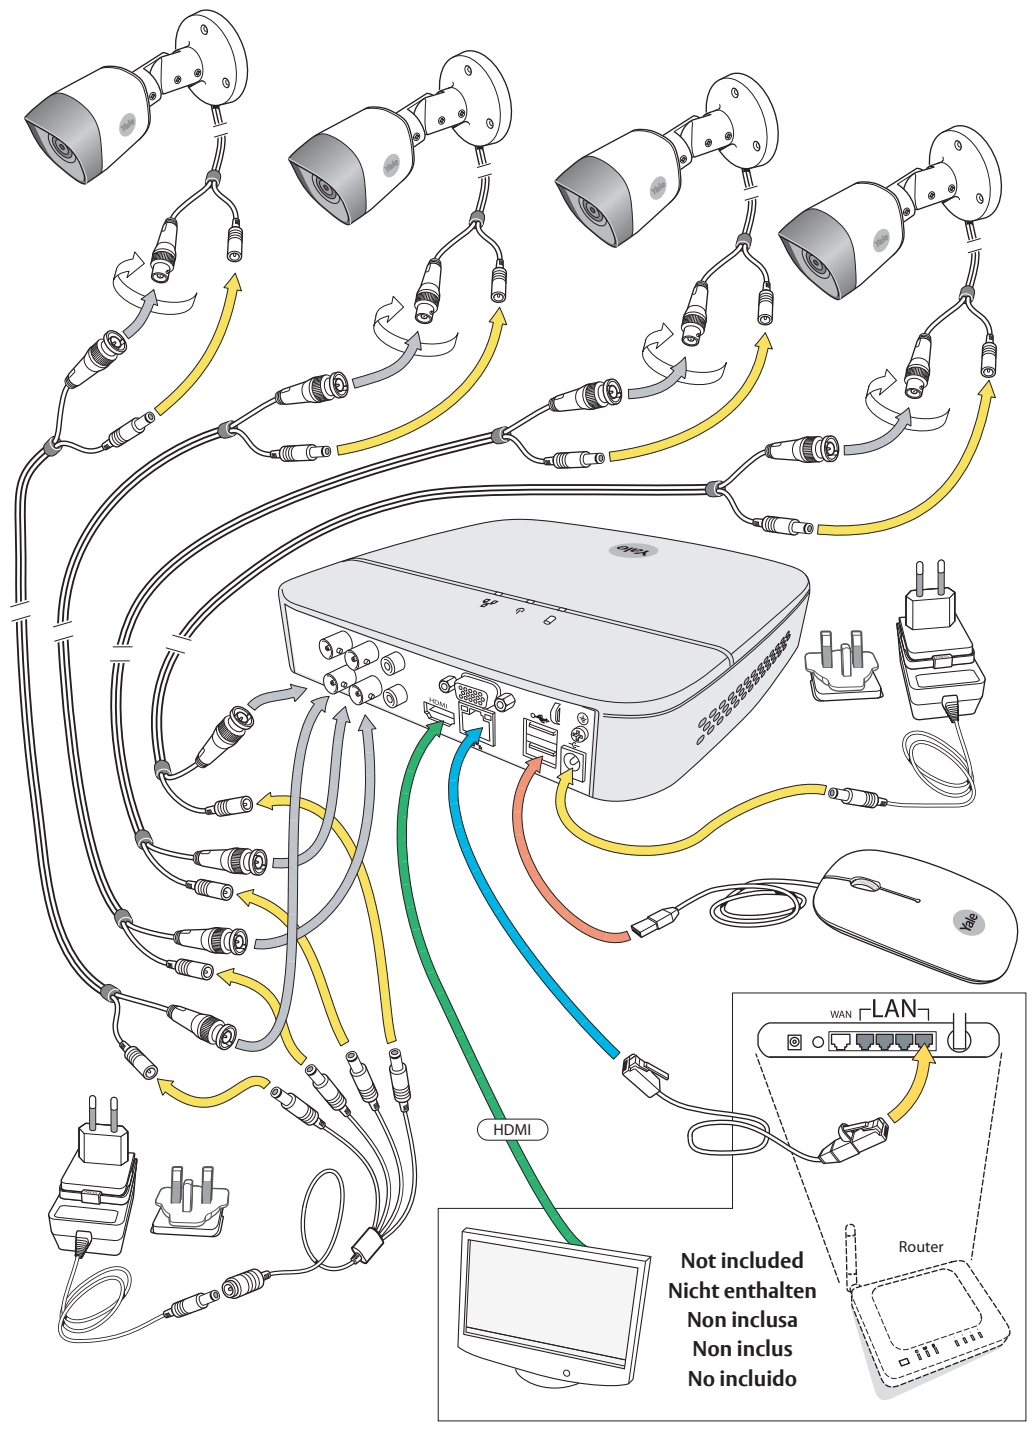

1x

1x

1x

	HDD		
			
	Power		OFF
			ON
	Network		
			

Personal registration in the App

App Log-in page:

Initial setup:

- 1) Click Register