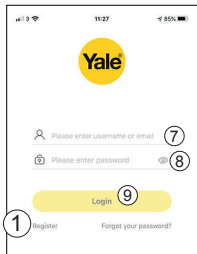

1x

1x

1x

	HDD		
			
	Power		OFF
			ON
	Network		
			

Personal registration in the App

App Log-in page:

Initial setup:

- 1) Click Register

This will be your opening page, after you have registered in steps 2) to 6).

Email Register page:

Initial setup:

- 2) Enter email
 - 3) Enter password
 - 4) Click **Verification code** (Verification code will be sent to you by email)
 - 5) Insert received Verification code
 - 6) Click **OK**
- This will take you back to.