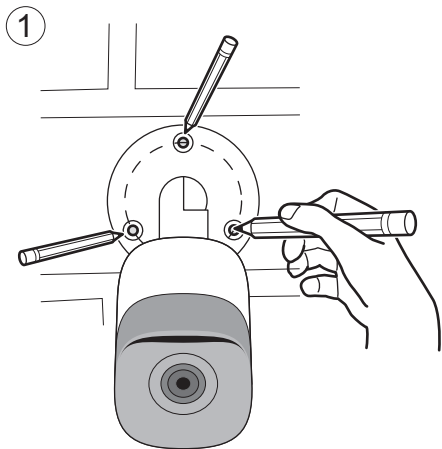

1x

1x

1x

	HDD		
			
	Power		OFF
			ON
	Network		
			

Personal registration in the App

App Log-in page:

Initial setup:

- 1) Click Register