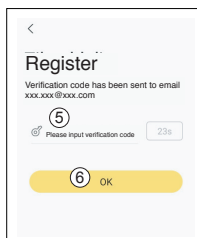

1x

1x

1x

	HDD		
			
	Power		OFF
			ON
	Network		
			

Personal registration in the App

App Log-in page:

Initial setup:

- 1) Click Register

This will be your opening page, after you have registered in steps 2) to 6).

Email Register page:

Initial setup:

- 2) Enter email
 - 3) Enter password
 - 4) Click **Verification code** (Verification code will be sent to you by email)
 - 5) Insert received Verification code
 - 6) Click **OK**
- This will take you back to.