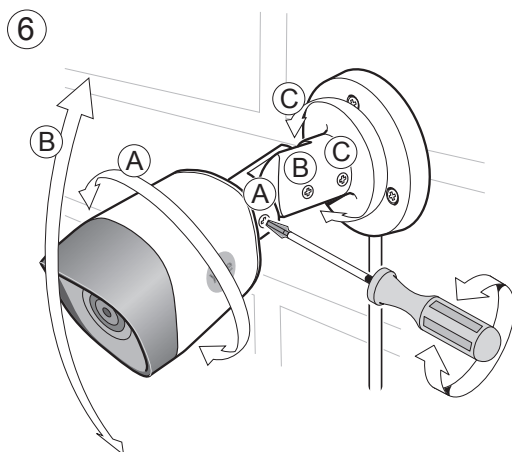

1x

1x

1x

	HDD		
			
	Power		OFF
			ON
	Network		
			

Personal registration in the App

App Log-in page:

Initial setup:

- 1) Click Register