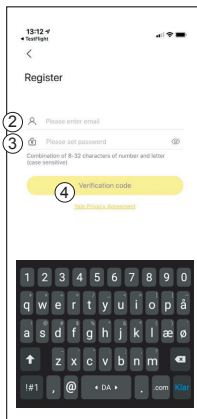

1x

1x

1x

	HDD		
			
	Power		OFF
			ON
	Network		
			

Personal registration in the App

App Log-in page:

Initial setup:

- 1) Click Register

This will be your opening page, after you have registered in steps 2) to 6).

Email Register page:

Initial setup:

- 2) Enter email
 - 3) Enter password
 - 4) Click **Verification code** (Verification code will be sent to you by email)
 - 5) Insert received Verification code
 - 6) Click **OK**
- This will take you back to.