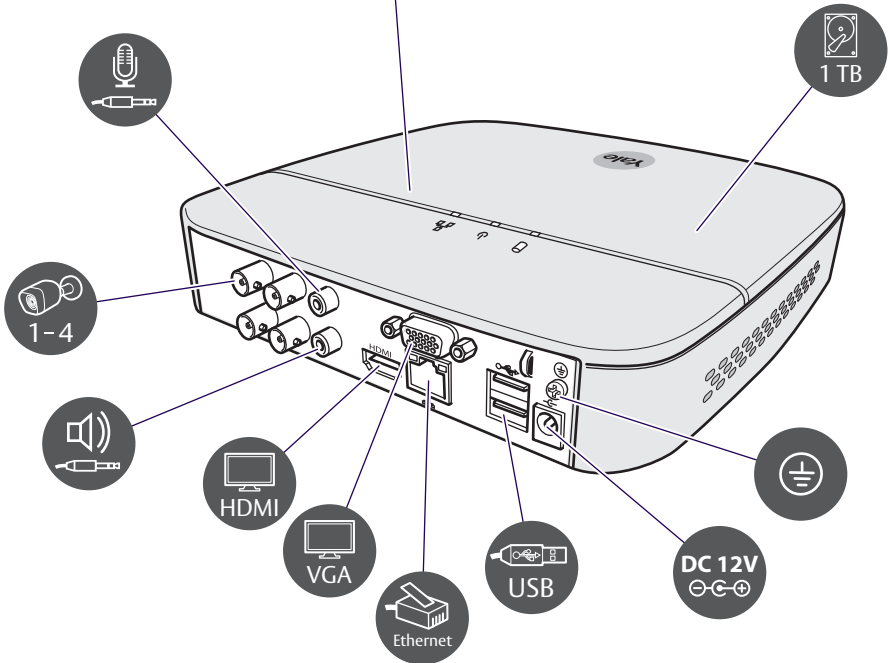

1x

1x

HDMI

1x

	HDD		
			
	Power		OFF
			ON
	Network		
			

## Personal registration in the App