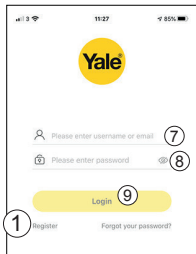

## Personal registration in the App

### App Log-in page:

Initial setup:

- 1) Click Register

This will be your opening page, after you have registered in steps 2) to 6).