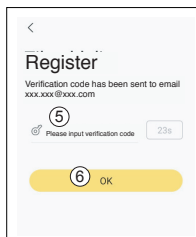

## Personal registration in the App

### App Log-in page:

Initial setup:

- 1) Click Register

This will be your opening page, after you have registered in steps 2) to 6).

### Email Register page:

Initial setup:

- 2) Enter email
  - 3) Enter password
  - 4) Click **Verification code** (Verification code will be sent to you by email)
  - 5) Insert received Verification code
  - 6) Click **OK**
- This will take you back to.