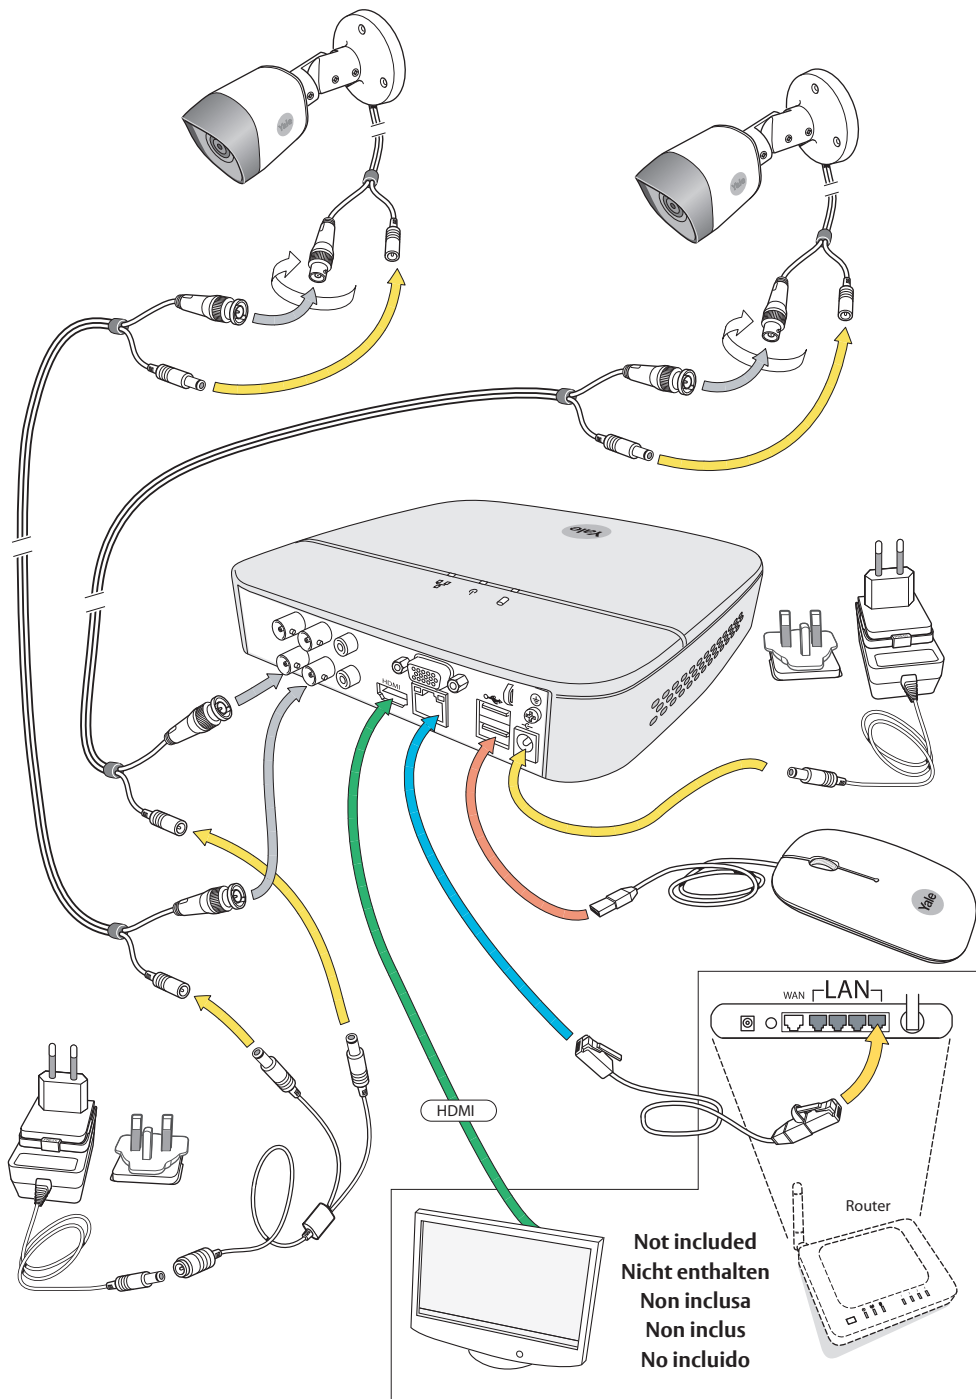

1x

1x

HDMI

1x

	HDD		
			
	Power		OFF
			ON
	Network		
			