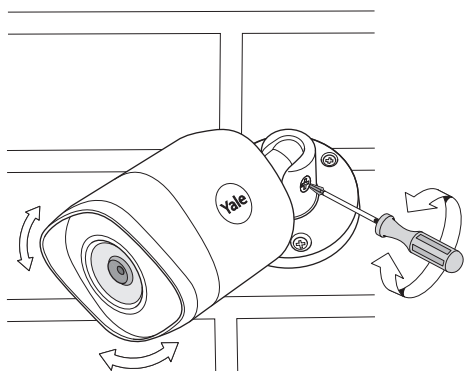

2x

	HDD		
			
	Power		OFF
			ON
	Network		
			

1

2

3

4

5

6