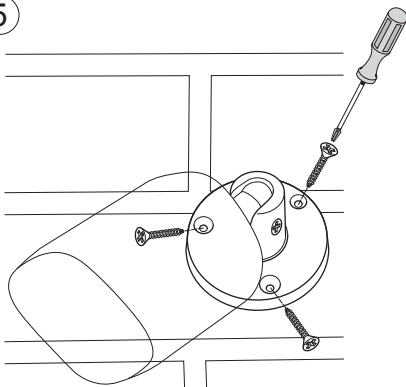

2x

	HDD		
			
	Power		OFF
			ON
	Network		
			

1

2

3

4

5

6