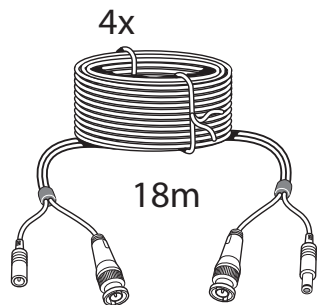

2x

	HDD		
			
	Power		OFF
			ON
	Network		
			

1

2

3

4

5

6