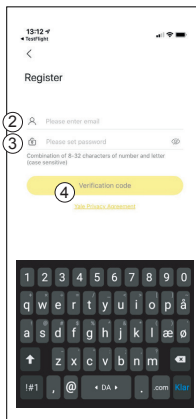

Yale View app

## Personal registration in the App

### App Log-in page:

Initial setup:

- 1) Click Register

This will be your opening page, after you have registered in steps 2) to 6).