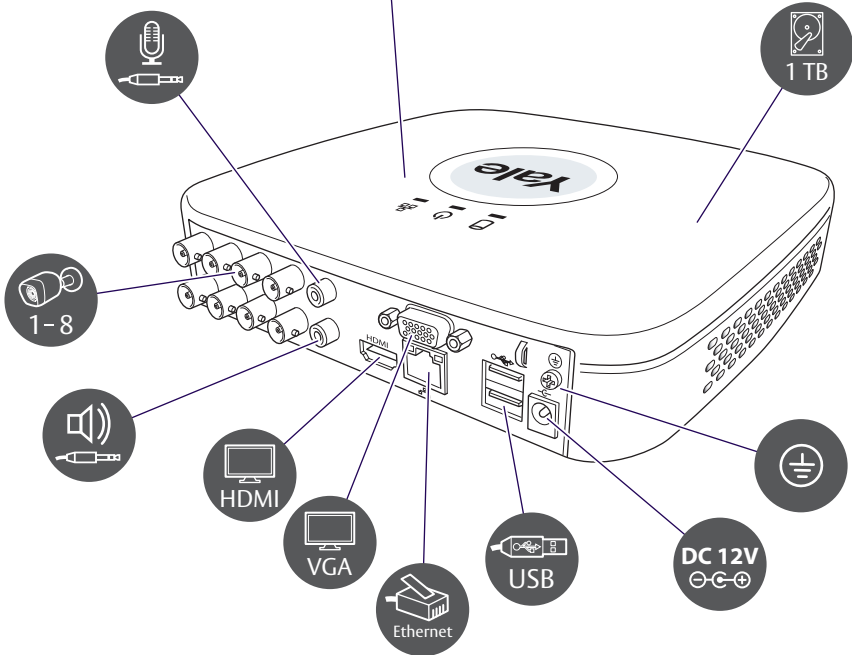

2x

	HDD		
			
	Power		OFF
			ON
	Network		
			

1

2

3

4

5

6