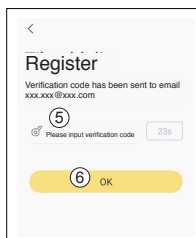

### App Log-in page:

Initial setup:

- 1) Click Register

This will be your opening page, after you have registered in steps 2) to 6).

### Email Register page:

Initial setup:

- 2) Enter email
  - 3) Enter password
  - 4) Click **Verification code** (Verification code will be sent to you by email)
  - 5) Insert received Verification code
  - 6) Click **OK**
- This will take you back to-