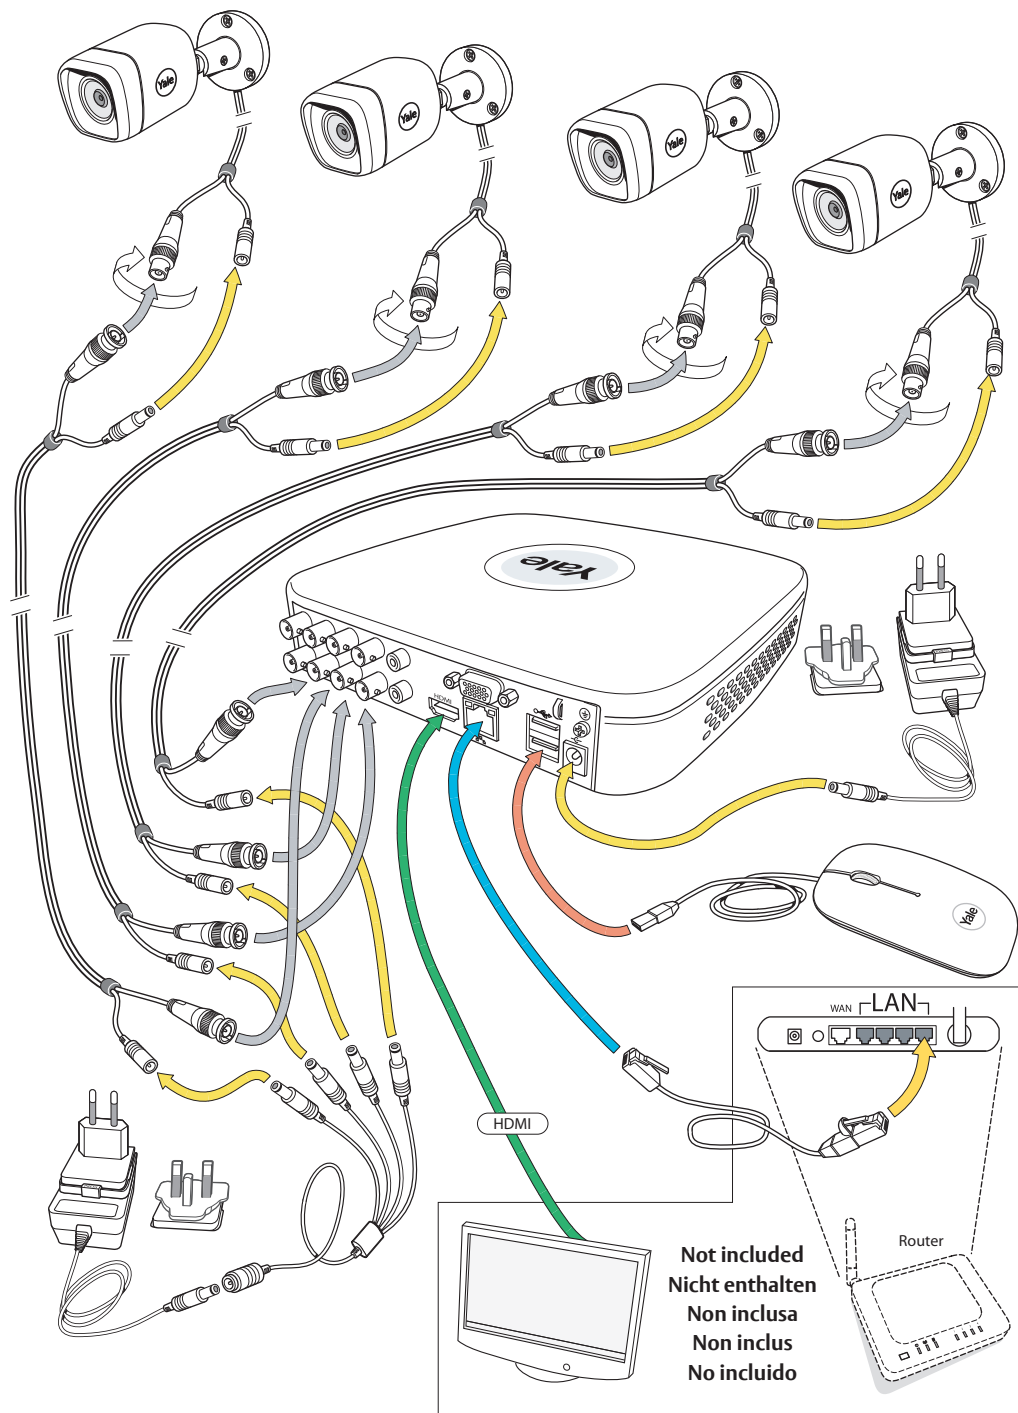

2x

	HDD		
			
	Power		OFF
			ON
	Network		
			

1

2

3

4

5

6