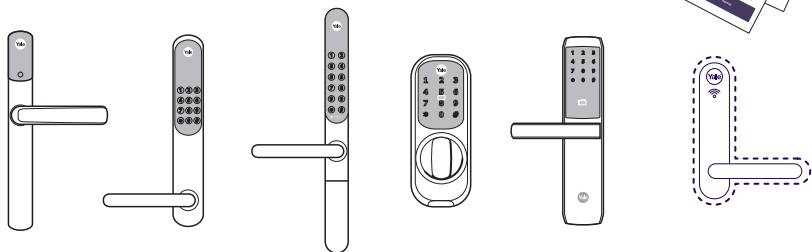

Other - Smart Lock integration.

DE: Smart Lock Integration, IT: Integrazione di Smart Lock,
FR: Intégration Smart Lock,
ES: Integración de Smart Lock

www.yalelock.com/smart-living