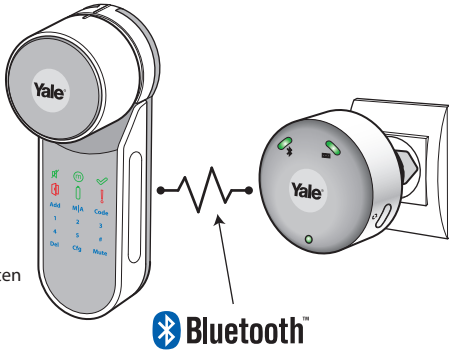

Accessories

Zubehör | Accessori | Accessoires | Accesorios

www.yalelock.com/smart-living

5 ENTR - Smart Lock integration.

DE: Smart Lock Integration, IT: Integrazione di Smart Lock,
FR: Intégration Smart Lock,
ES: Integración de Smart Lock

www.yalelock.com/smart-living

Not included
Nicht enthalten
Non inclusa
Non inclus
No incluido

Bluetooth™

868 MHz

Other - Smart Lock integration.

DE: Smart Lock Integration, IT: Integrazione di Smart Lock,
FR: Intégration Smart Lock,
ES: Integración de Smart Lock