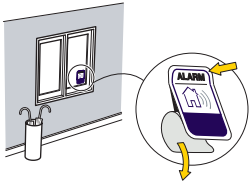

i Manual

THE YALE BRAND, with its unparalleled global reach and range of products, reassures more people in more countries than any other consumer locking solution.

THE ASSA ABLOY GROUP is the world's leading manufacturer and supplier of locking solutions, dedicated to satisfying end-user needs for security, safety and convenience.

An ASSAABLOY Group brand

ASSA ABLOY