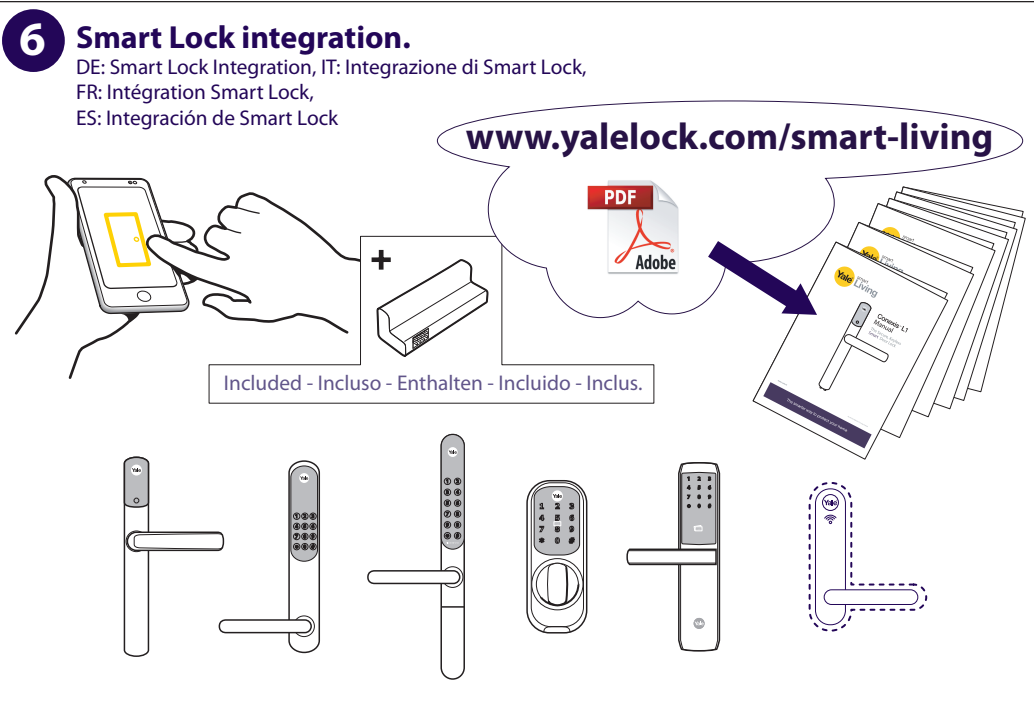

# SR-HUB + SR-LM Smart Home HUB

GB - Manual  
IT - Manuale  
DE - Bedienungsanleitung  
FR - Mode d'emploi  
ES - Manual de usuario

An ASSA ABLOY Group brand

ASSA ABLOY

The smarter way to protect your home.

**2 Download APP.**  
 DE: App herunterladen, IT: Scarica App,  
 FR: Télécharger l'application,  
 ES: Descargar aplicación

**3 Setting up - HUB.**  
 DE: HUB einrichten, IT: Impostazione HUB,  
 FR: Configuration du HUB,  
 ES: Configuración de HUB

i

**GB:**

Hereby, ASSA ABLOY Ltd., School Street, Willenhall, West Midlands, England Wv13 3PW declares that the radio equipment type SR-HUB is in compliance with Directive 2014/53/EU. The full text of the EU declaration of conformity is available at the following internet address: [www.yalelock.com/smart-living/doc](http://www.yalelock.com/smart-living/doc)